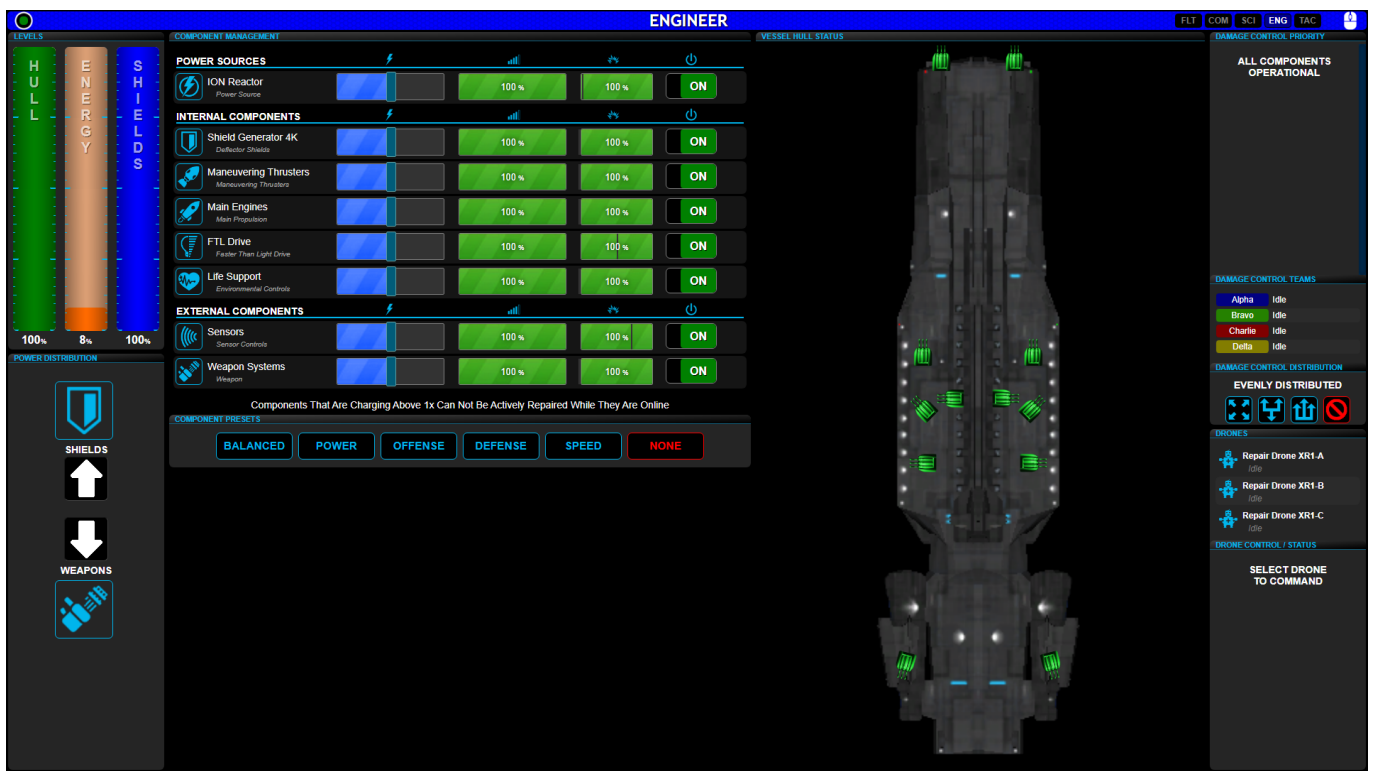

Engineering

1. The Engineering Officer is in control of the ships Energy allocation system
2. This officer is also in control of the Repair crews and Repair Drones

Engineering Console

Left Panel

Center Panel

Right Panel

Bridge Stations : [Flight](#) | [Tactical](#) | [Operations \(Comms\)](#) | [Science](#) | **[Engineering](#)** | [Captain](#)
Ancillary Stations/Displays : [Center](#) | [Stellar Navigation](#) | [Stellar Body](#) | [Star System](#) | [Alert Status](#) |
[Shield Status](#) | [Cargo Hold](#) | [Radar](#) | [IRIS](#)