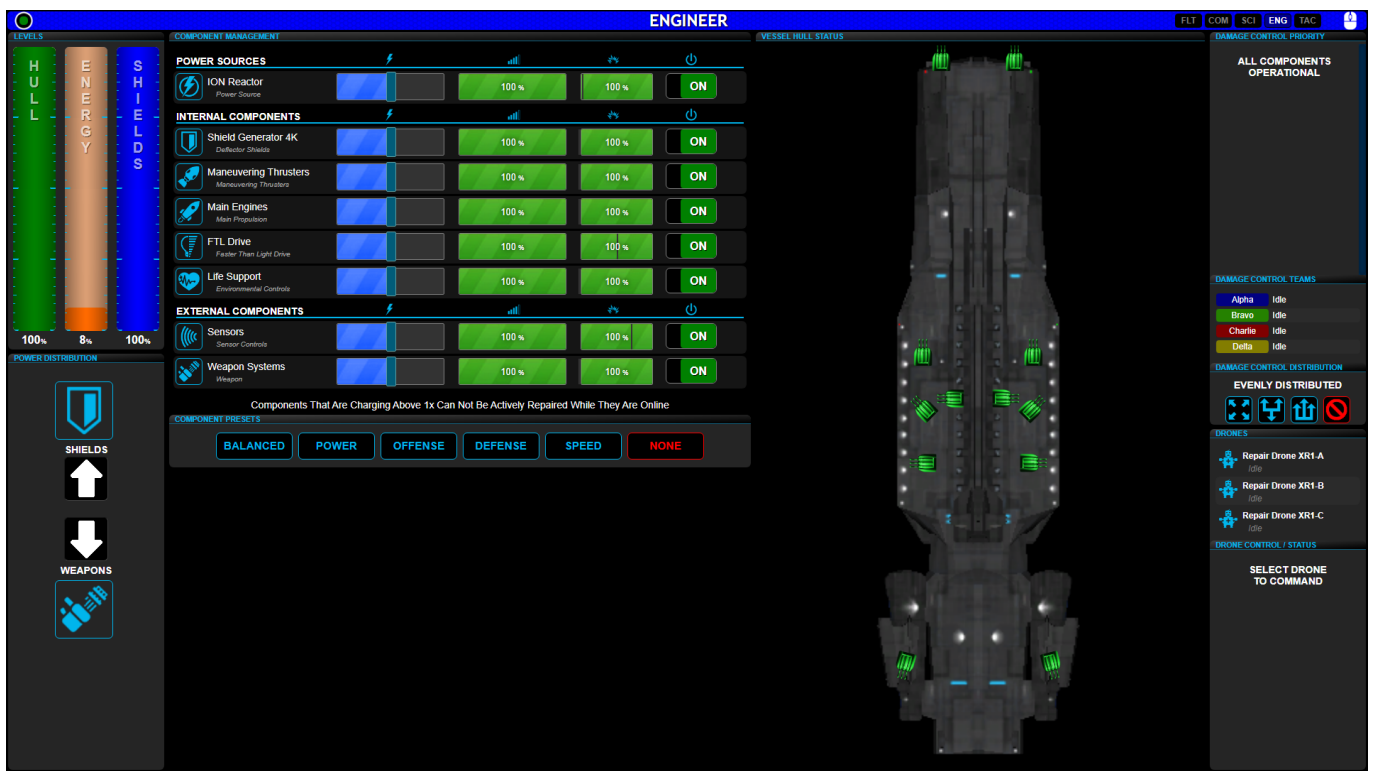

Engineering

1. The Engineering Officer is in control of the ships Energy allocation system
2. This officer is also in control of the Repair crews and Repair Drones

Engineering Console

Left Panel

Center Panel

Right Panel

Bridge Stations : [Flight](#) | [Tactical](#) | [Science](#) | [Operations \(Comms\)](#) | **Engineering** | [Captain](#)
Ancillary Stations/Displays : [Center](#) | [Stellar Navigation](#) | [Stellar Body](#) | [Star System](#) | [Alert Status](#) |
[Shield Status](#) | [Cargo Hold](#) | [Radar](#) | [IRIS](#)