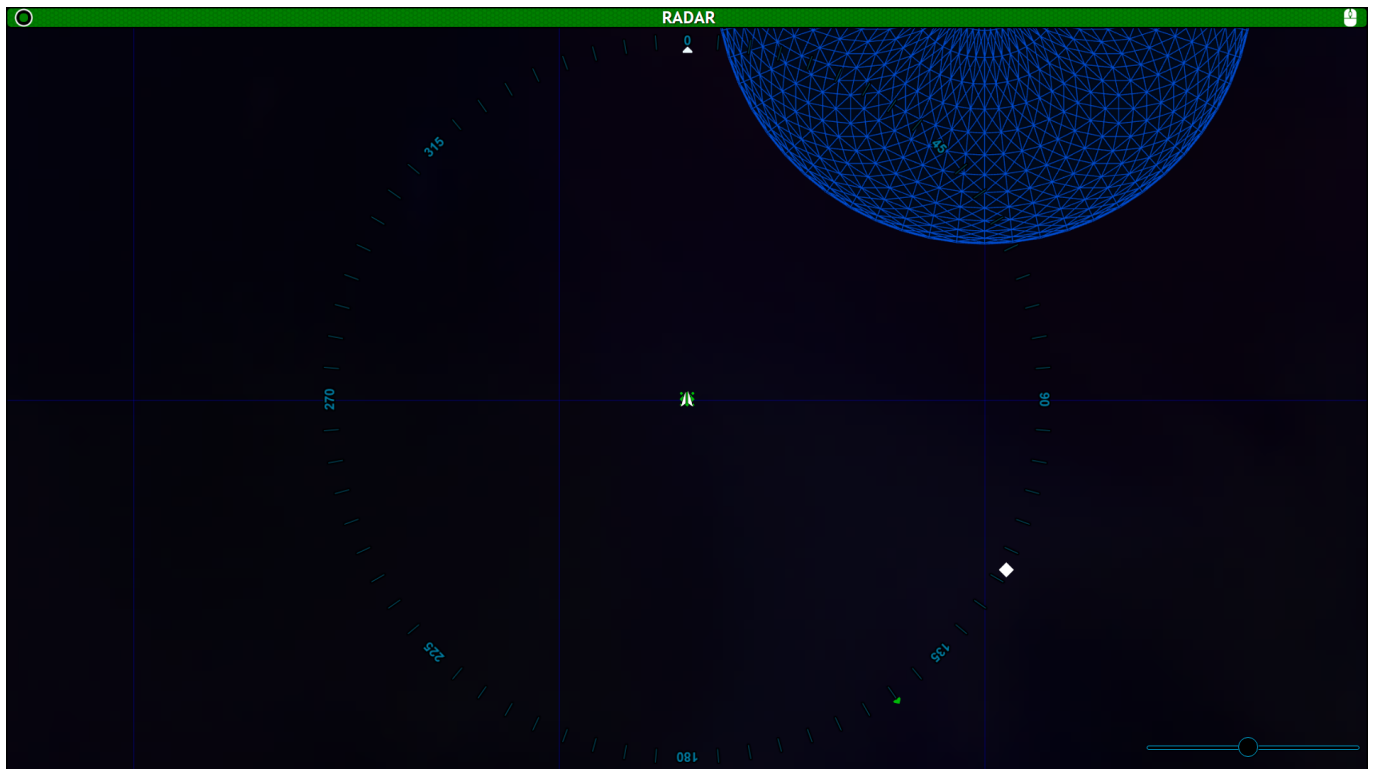

# Radar or Local Map

The Radar, or Local Map, is the top down view of the 3 dimensional space around the Horizons. In the [Flight](#), [Tactical](#), and [Science](#) Consoles, the map area is clickable allowing you to select objects to target them and interact with them. Because this is a 2 dimensional rendering of a 3 dimensional space, sometimes there will be a stick or tail extending up or down from an object on the map, indicating that they are above or below the plane that the Horizons is occupying.

### LSG Toggle

In flight and Sciences, the Local Radar has the LSG toggle, allowing you to switch between the Local Radar, [System Map](#), and [Galaxy Stellar Navigation](#). Tactical does not have the LSG toggle, as they will only interact with the local environment.

### Zoom Slider

The Radar and Local Maps have a slider in the bottom right, allowing you to zoom your view in or out to get more detail on objects around you, or a wider view of the local area.

## Galactic Compass

There is a 360 degree compass on the Radar screens. This is a useful point of reference for the captain to give orders for a heading for flight, refer to a target for Tactical, or give and receive information from sciences. For example: in the Radar image above, the unknown contact is between the 115 degree and 120 degree hashes, the captain could ask sciences to “scan the unknown at 117 on the galactic compass,” or “Scan the unknown east-south-east of us.”