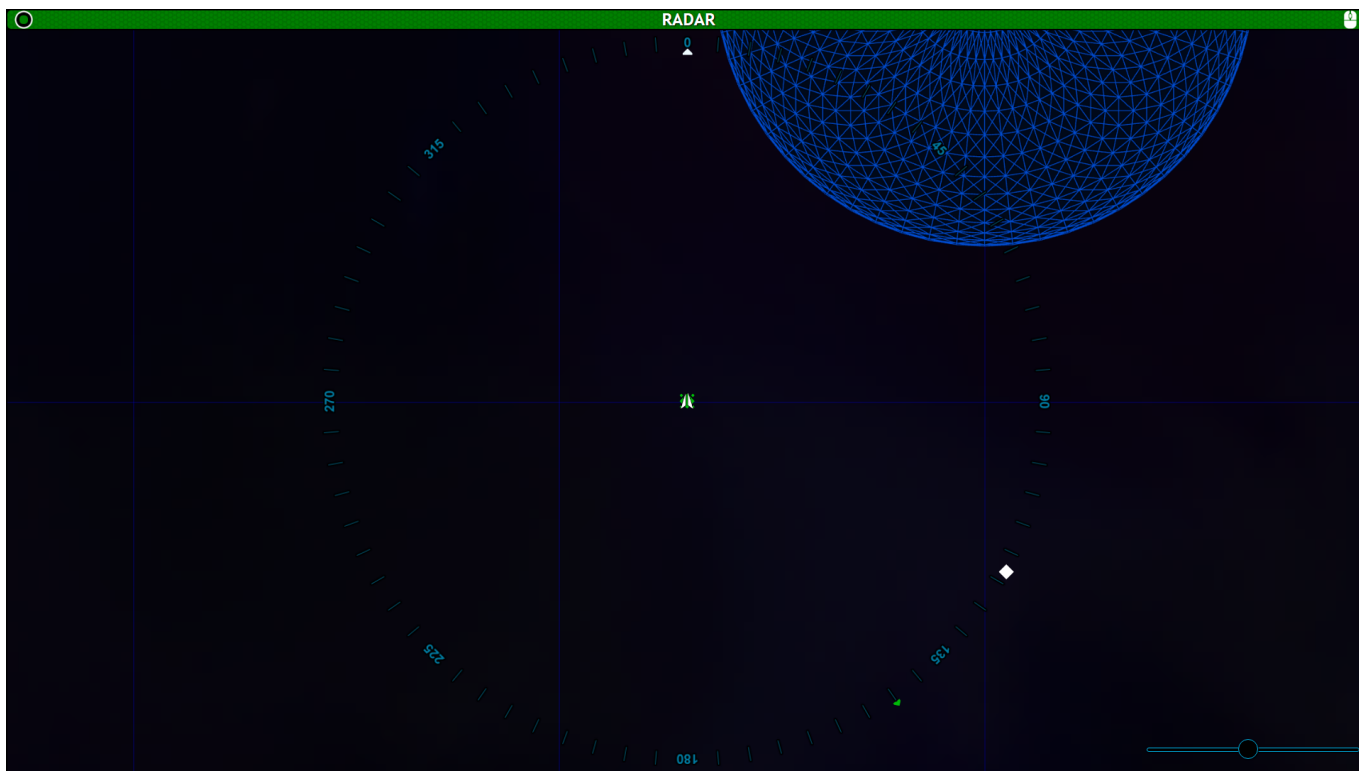

Radar or Local Map

The Radar, or Local Map, is the top down view of the 3 dimensional space around the Horizons. In the [Flight](#), [Tactical](#), and [Science](#) Consoles, the map area is clickable allowing you to select objects to target them and interact with them. Because this is a 2 dimensional rendering of a 3 dimensional space, sometimes there will be a stick or tail extending up or down from an object on the map, indicating that they are above or below the plane that the Horizons is occupying.

Features

LSG Toggle

In flight and Sciences, the Local Radar has the LSG toggle, allowing you to switch between the Local Radar, [System Map](#), and [Galaxy Stellar Navigation](#). Tactical does not have the LSG toggle, as they will only interact with the local environment.

Zoom Slider

The Radar and Local Maps have a slider in the

bottom right, allowing you to zoom your view in or out to get more detail on objects around you, or a wider view of the local area.

Galactic Compass

There is a 360 degree compass on the Radar screens. This is a useful point of reference for the captain to give orders for a heading for flight, refer to a target for Tactical, or give and receive information from sciences. For example: in the Radar image above, the unknown contact is between the 115 degree and 120 degree hashes, the captain could ask sciences to “scan the unknown at 117 on the galactic compass,” or “Scan the unknown east-south-east of us.”