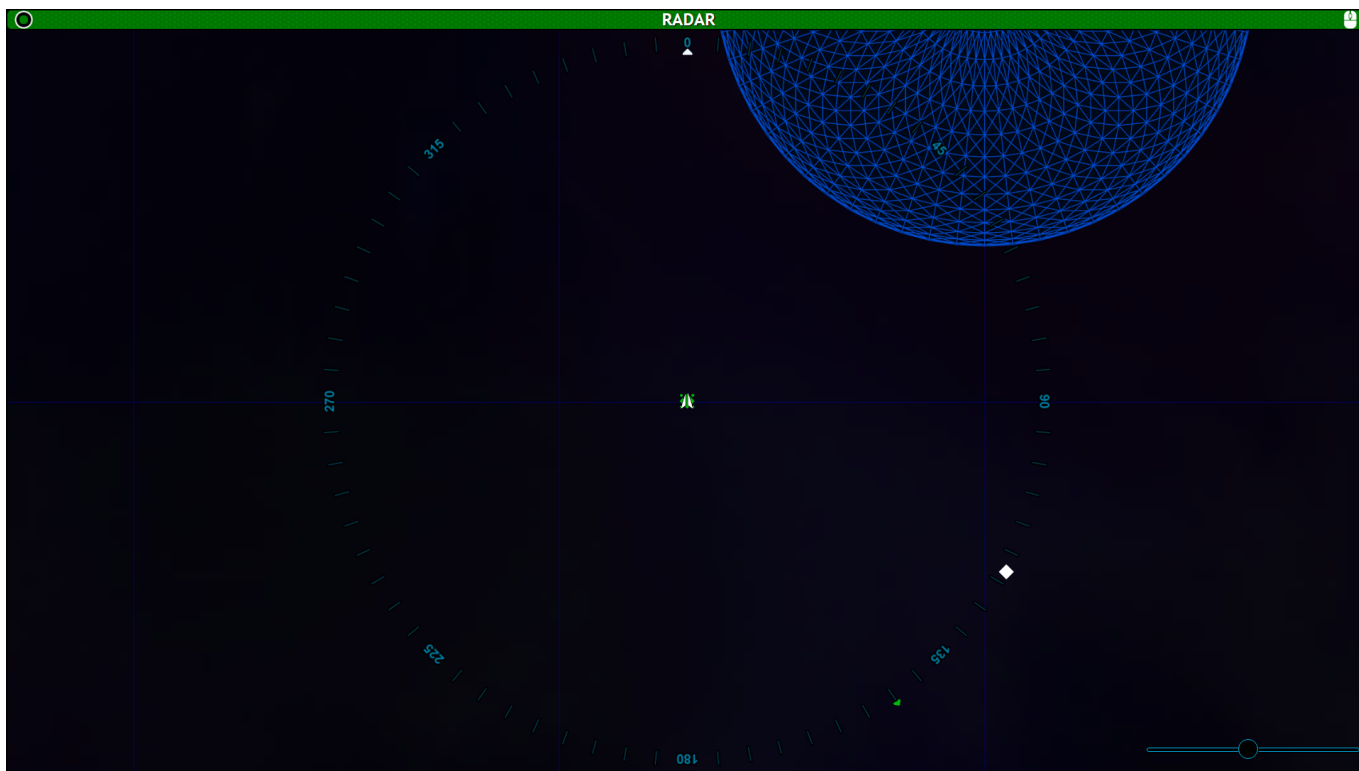

Radar or Local Map

The Radar, or Local Map, is the top down view of the 3 dimensional space around the Horizons. In the [Flight](#), [Tactical](#), and [Science](#) Consoles, the map area is clickable allowing you to select objects to target them and interact with them. Because this is a 2 dimensional rendering of a 3 dimensional space, sometimes there will be a stick or tail extending up or down from an object on the map, indicating that they are above or below the plane that the Horizons is occupying.

Features

LSG Toggle

In flight and Sciences, the Local Radar has the LSG toggle, allowing you to switch between the Local Radar, [System Map](#), and [Galaxy Stellar Navigation](#). Tactical does not have the LSG toggle, as they will only interact with the local environment.

Zoom Slider

The Radar and Local Maps have a slider in the bottom right, allowing you to zoom your view in or out to get more detail on objects around you, or a wider view of the local area.

Galactic Compass

There is a 360 degree compass on the Radar screens. This is a useful point of reference for the captain to give orders for a heading for flight, refer to a target for Tactical, or give and receive information from sciences. For example: in the Radar image above, the unknown contact is between the 115 degree and 120 degree hashes, the captain could ask sciences to “scan the unknown at 117 on the galactic compass,” or “Scan the unknown east-south-east of us.”