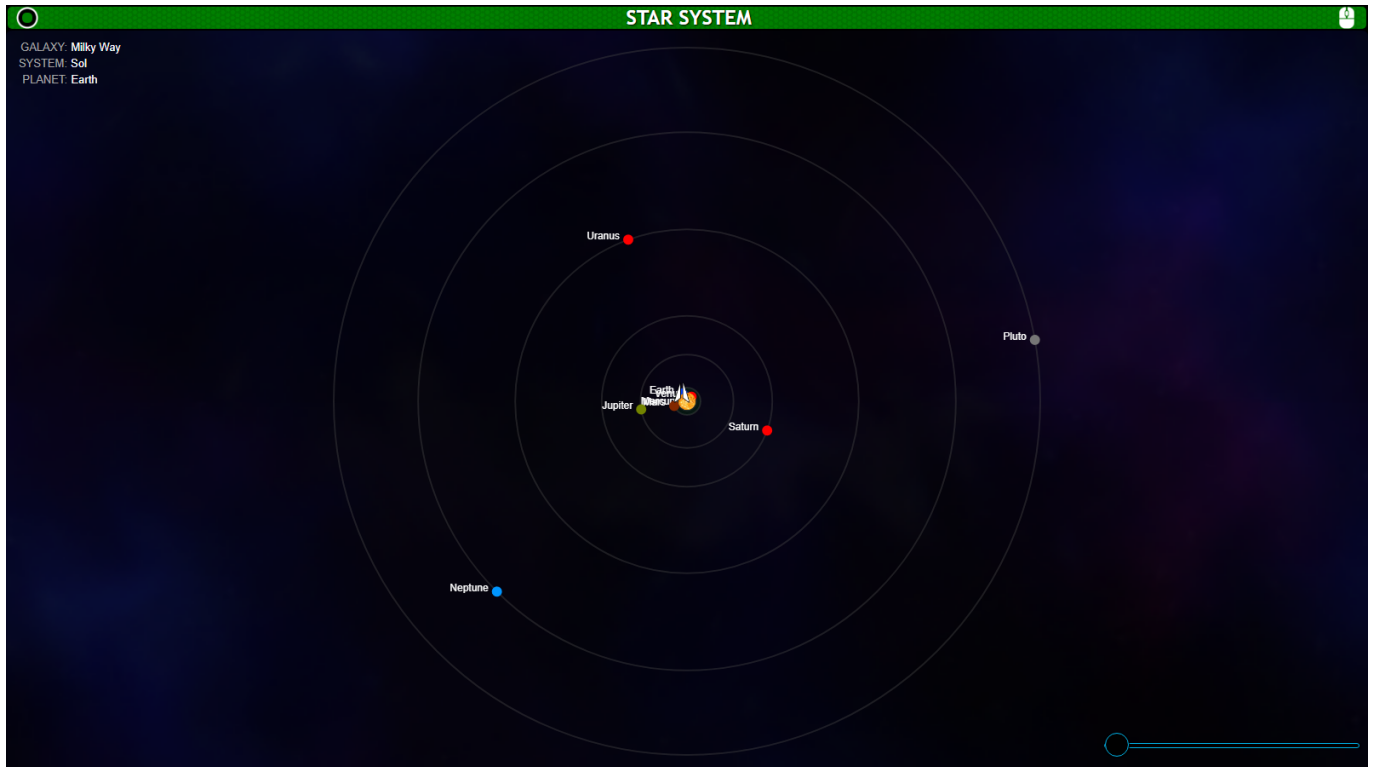

# Star System Console or System Map

The Star System Console or System Map is the view of a star system. Some stations, such as [Flight \(Helm\)](#) and [Sciences](#), are able to select star systems other than the system the Horizons is currently inhabiting.

### LSG Toggle

In flight and Sciences, the System Map has the LSG toggle, allowing you to switch between the [Local Radar](#), System Map, and [Galaxy Stellar Navigation](#).

### Zoom Slider

The Star System Console, as well as the System Map available on some stations, has a slider bar in the bottom right allowing you to zoom in for more detail on planets closer to the star.

## Set Waypoint

On the System Map, Flight or Sciences may set a waypoint for the flight officer to FTL to. This might be somewhere that Sciences has scanned an energy reading, or it might be a planet that you've been asked to investigate without being given a mission waypoint.