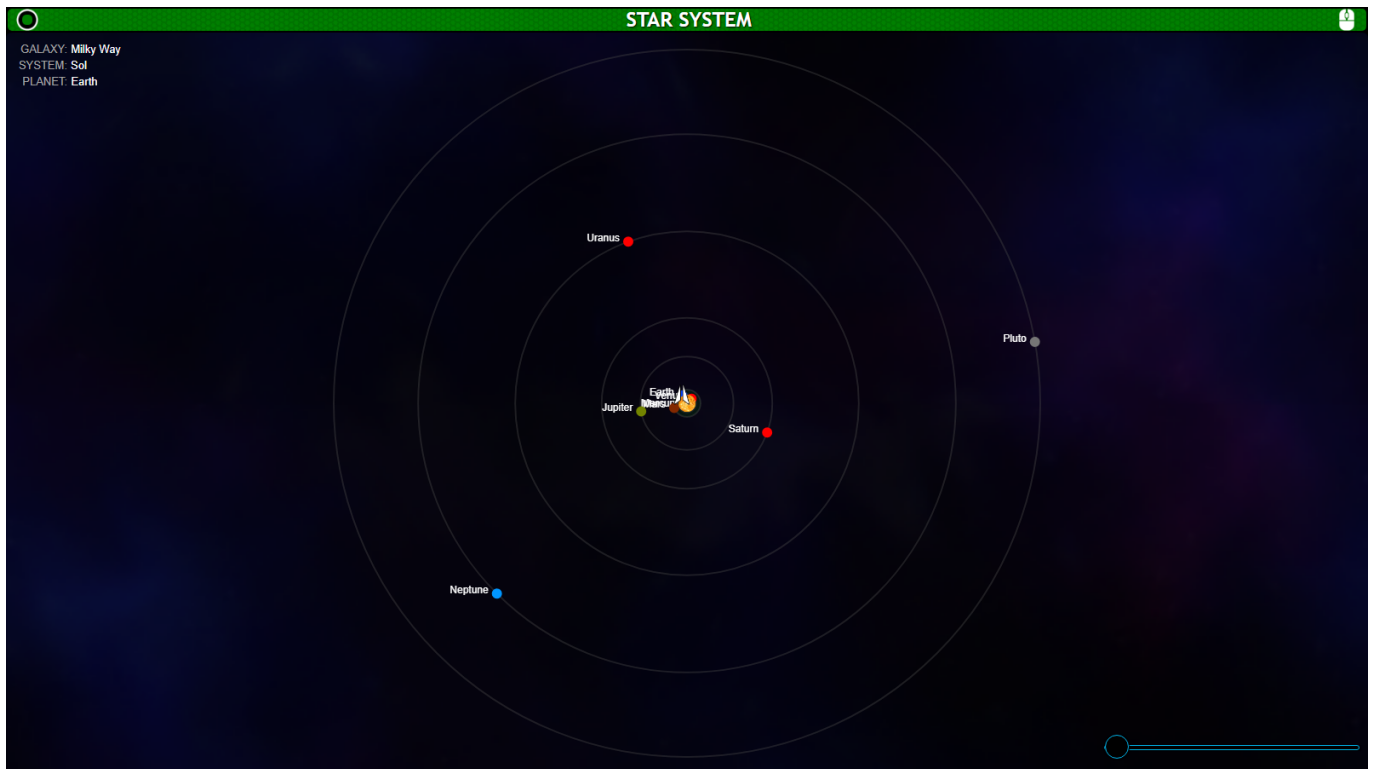

# Star System Console or System Map

The Star System Console or System Map is the view of a star system. Some stations, such as [Flight \(Helm\)](#) and [Sciences](#), are able to select star systems other than the system the Horizons is currently inhabiting.

### LSG Toggle

In flight and Sciences, the System Map has the LSG toggle, allowing you to switch between the [Local Radar](#), System Map, and [Galaxy Stellar Navigation](#).

### Zoom Slider

The Star System Console, as well as the System Map available on some stations, has a slider bar in the bottom right allowing you to zoom in for more detail on planets closer to the star.

## Set Waypoint

On the System Map, Flight or Sciences may set a waypoint for the flight officer to FTL to. This might be somewhere that Sciences has scanned an energy reading, or it might be a planet that you've been asked to investigate without being given a mission waypoint.