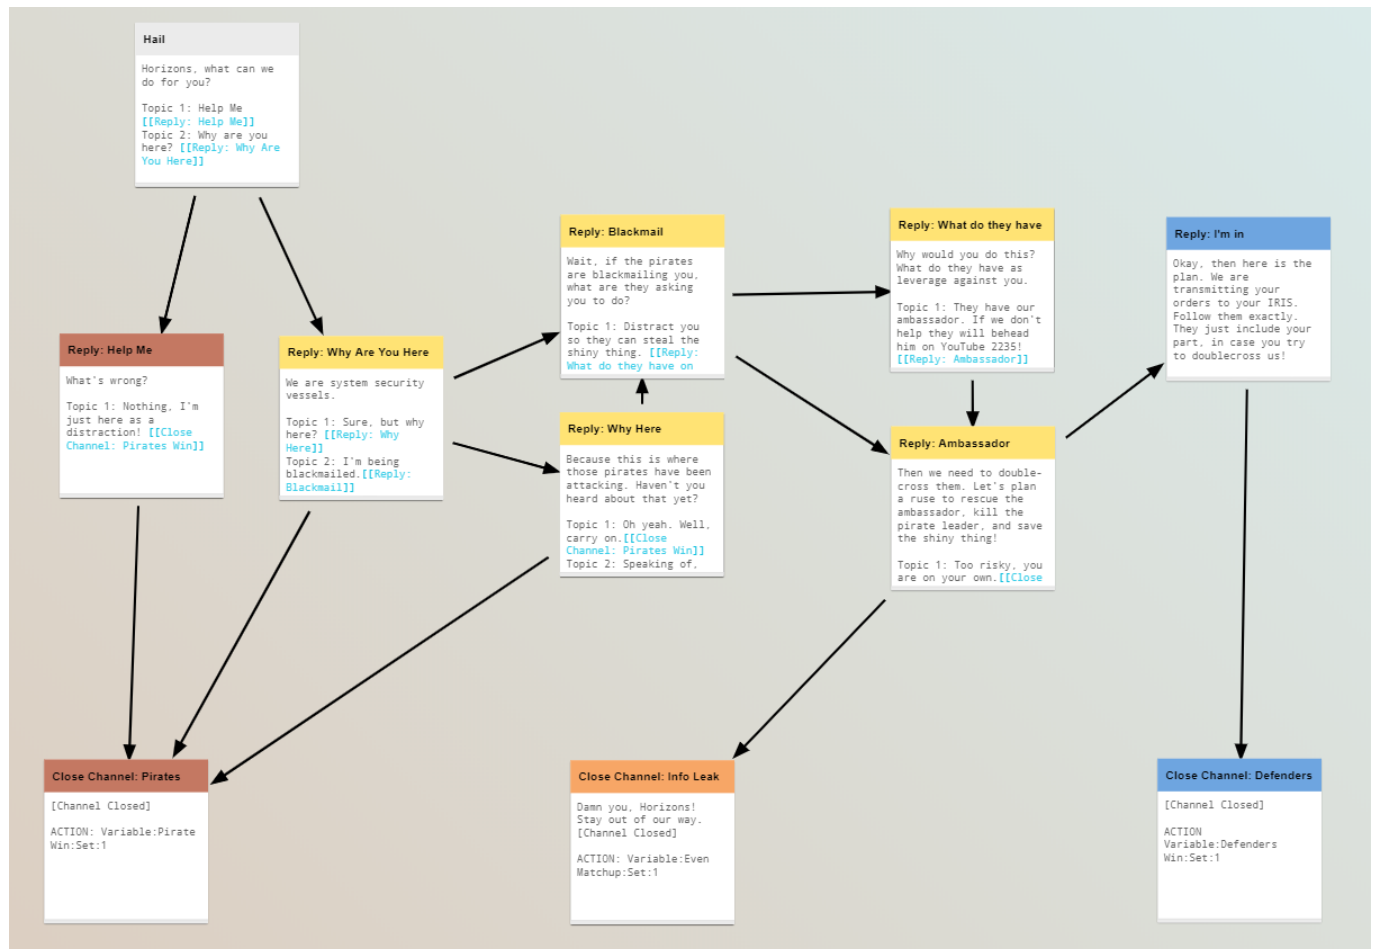

Dialog Tree

The “tree” of available dialog between players and NPCs that can be explored in the Operations/Communications station.

Below is a flowchart outlining a potential conversation.

Each box represents a DIALOG GROUP. Each Dialog Group can contain Text, Topics, and Actions.

TEXT is what the NPC sends to the Player.

TOPICS are what the Player can say in reply to the NPC. Choosing a Topic will link the player to the next Dialog Group.

ACTIONS are triggered when the Dialog Group is activated (and the NPC Text is transmitted).

Add Dialog Group

Name	Description	Value
ID	The unique ID for this Dialog Group	text field, must be unique
Links To	The ID of another Dialog Group that will be triggered after the activation of the current dialog group.	drop-down selection
Text	The text message sent by the NPC to the Player. If multiple options are added, one will be randomly selected from the list each time this Dialog Group is triggered.	text
Topics	The response(s) available for the player to send to the NPC. Each Topic has its own ADD TOPIC menu.	see next section
Actions	Actions that are triggered when this Dialog Group is activated.	see Actions

Add Topic

Name	Description	Value
Type	The type of communication being sent. Use open for general text and the other options for specific transmissions (such as requesting permission to dock). See Dialog Topic Types for more details.	drop-down selection
ID	The unique ID of this particular Topic from within the Dialog Group.	text
Links To	The ID of another Dialog Group that will be triggered after the transmission of this topic.	drop-down selection
Text	The text message sent by the Player to the NPC.	text