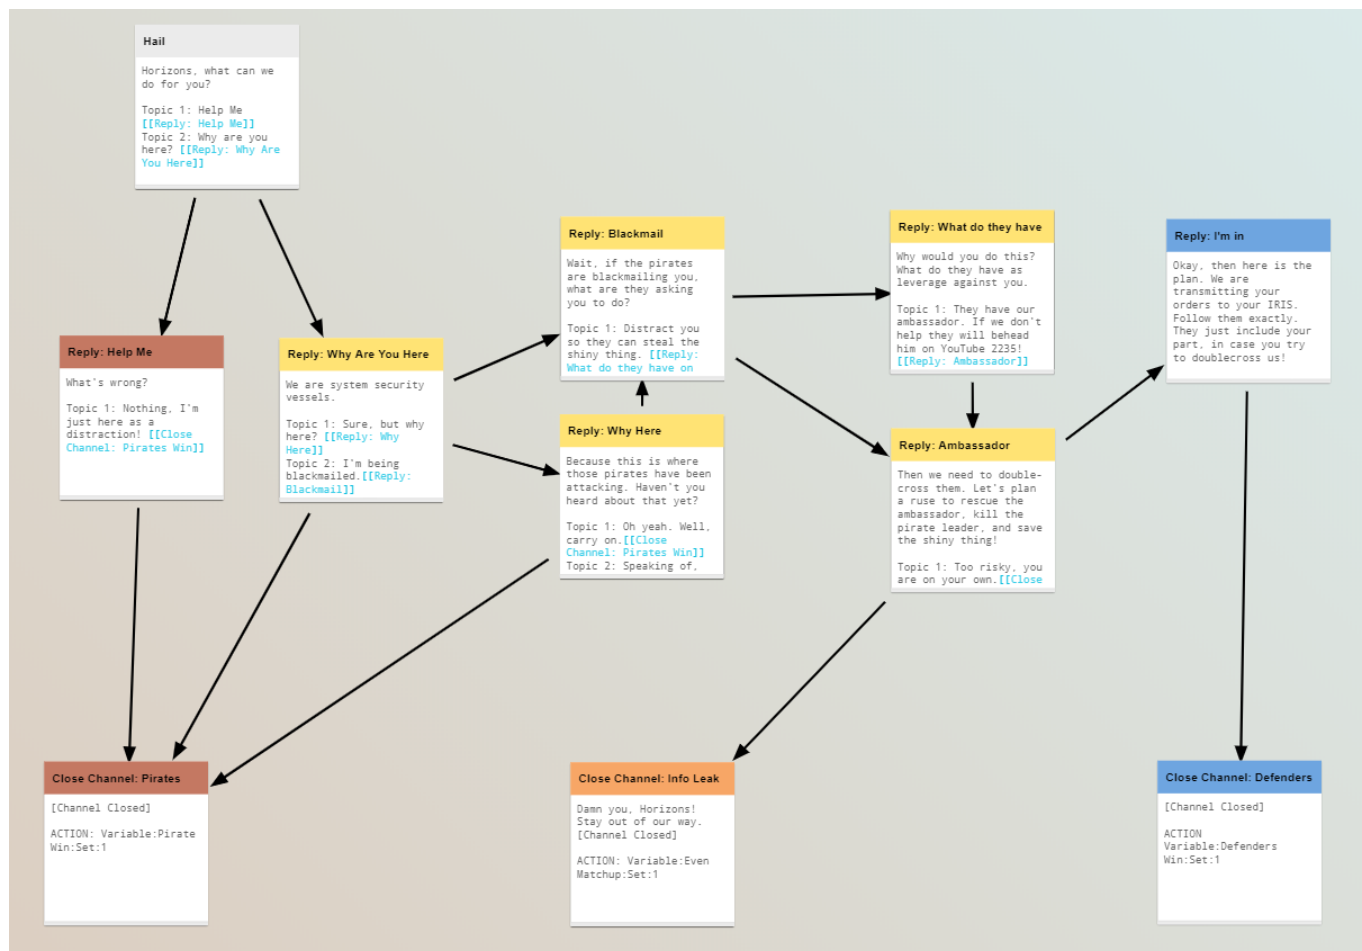

Dialog Tree

The “tree” of available dialog between players and NPCs that can be explored in the Operations/Communications station.

Below is a flowchart outlining a potential conversation.

Each box represents a DIALOG GROUP. Each Dialog Group can contain Text, Topics, and Actions.

TEXT is what the NPC sends to the Player.

TOPICS are what the Player can say in reply to the NPC. Choosing a Topic will link the player to the next Dialog Group.

ACTIONS are triggered when the Dialog Group is activated (and the NPC Text is transmitted).

Looking at the flowchart, explore the sample conversation and see how the Player's future is impacted by their choices.

A tutorial article and video on how to write this sample conversation are coming soon!

Add Dialog Group

Name	Description	Value
ID	The unique ID for this Dialog Group	text field, must be unique
Links To	The ID of another Dialog Group that will be triggered after the activation of the current dialog group.	drop-down selection
Text	The text message sent by the NPC to the Player. If multiple options are added, one will be randomly selected from the list each time this Dialog Group is triggered.	text
Topics	The response(s) available for the player to send to the NPC. Each Topic has its own ADD TOPIC menu.	see next section
Actions	Actions that are triggered when this Dialog Group is activated.	see Actions