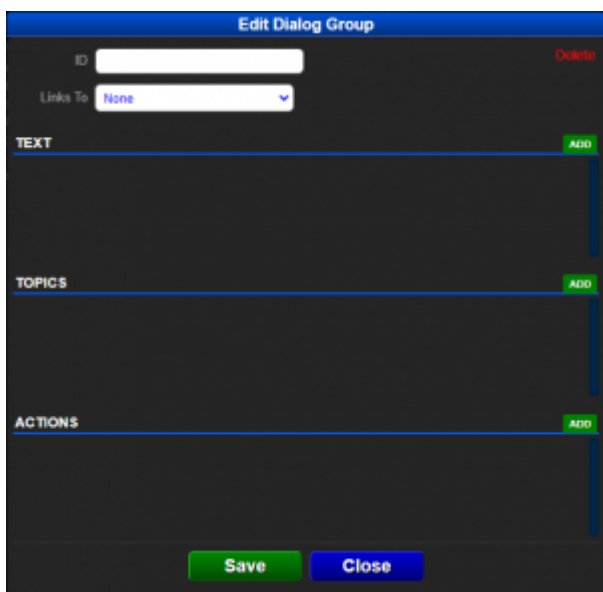

Dialog Tree

The "tree" of available dialog between players and NPCs that can be explored in the Operations/Communications station.

Below is a flowchart outlining a potential conversation. Opening the image will make it easier to read.

Each box represents a DIALOG GROUP. Each Dialog Group can contain Text, Topics, and Actions.

TEXT is what the NPC sends to the Player.

TOPICS are what the Player can say in reply to the NPC. Choosing a Topic will link the player to the next Dialog Group.

ACTIONS are triggered when the Dialog Group is activated (and the NPC Text is transmitted).

Looking at the flowchart, explore the sample conversation and see how the Player's future is impacted by their choices.

A tutorial article and video on how to write this sample conversation are coming soon!

Add Dialog Group

Name	Description	Value
ID	The unique ID for this Dialog Group	text field, must be unique
Links To	The ID of another Dialog Group that will be triggered after the activation of the current dialog group.	drop-down selection
Text	The text message sent by the NPC to the Player. If multiple options are added, one will be randomly selected from the list each time this Dialog Group is triggered.	text
Topics	The response(s) available for the player to send to the NPC. Each Topic has its own ADD TOPIC menu.	see Topics
Actions	Actions that are triggered when this Dialog Group is activated.	see Actions