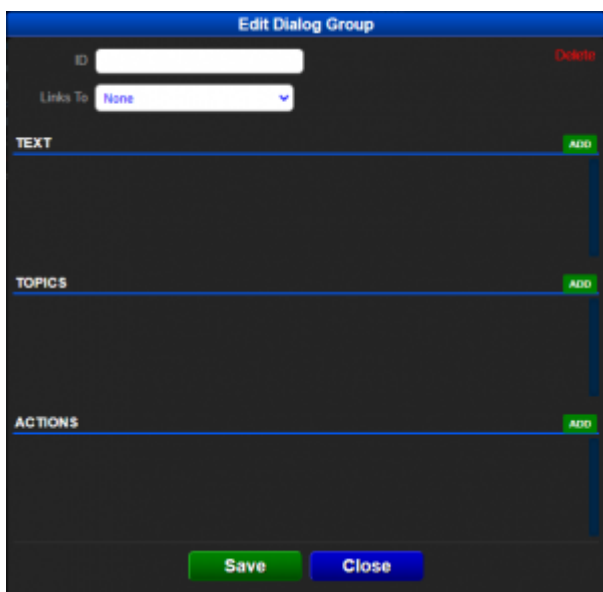

Add Dialog Group

Name	Description	Value
ID	The unique ID for this Dialog Group	text field, must be unique
Links To	The ID of another Dialog Group that will be triggered after the activation of the current dialog group.	drop-down selection
Text	The text message sent by the NPC to the Player. If multiple options are added, one will be randomly selected from the list each time this Dialog Group is triggered.	text
Topics	The response(s) available for the player to send to the NPC. Each Topic has its own ADD TOPIC menu.	see Topics
Actions	Actions that are triggered when this Dialog Group is activated.	see Actions

Add Topic

Name	Description	Value
Type	The type of communication being sent. Use open for general text and the other options for specific transmissions (such as requesting permission to dock). See Dialog Topic Types for more details.	drop-down selection
ID	The unique ID of this particular Topic from within the Dialog Group.	text
Links To	The ID of another Dialog Group that will be triggered after the transmission of this topic.	drop-down selection
Text	The text message sent by the Player to the NPC.	text

From: <http://wiki.starshiphorizons.com/> - **Starship Horizons Wiki**

Permanent link: <http://wiki.starshiphorizons.com/modding:dialog?rev=1620071402>

Last update: **2021/05/03 19:50**