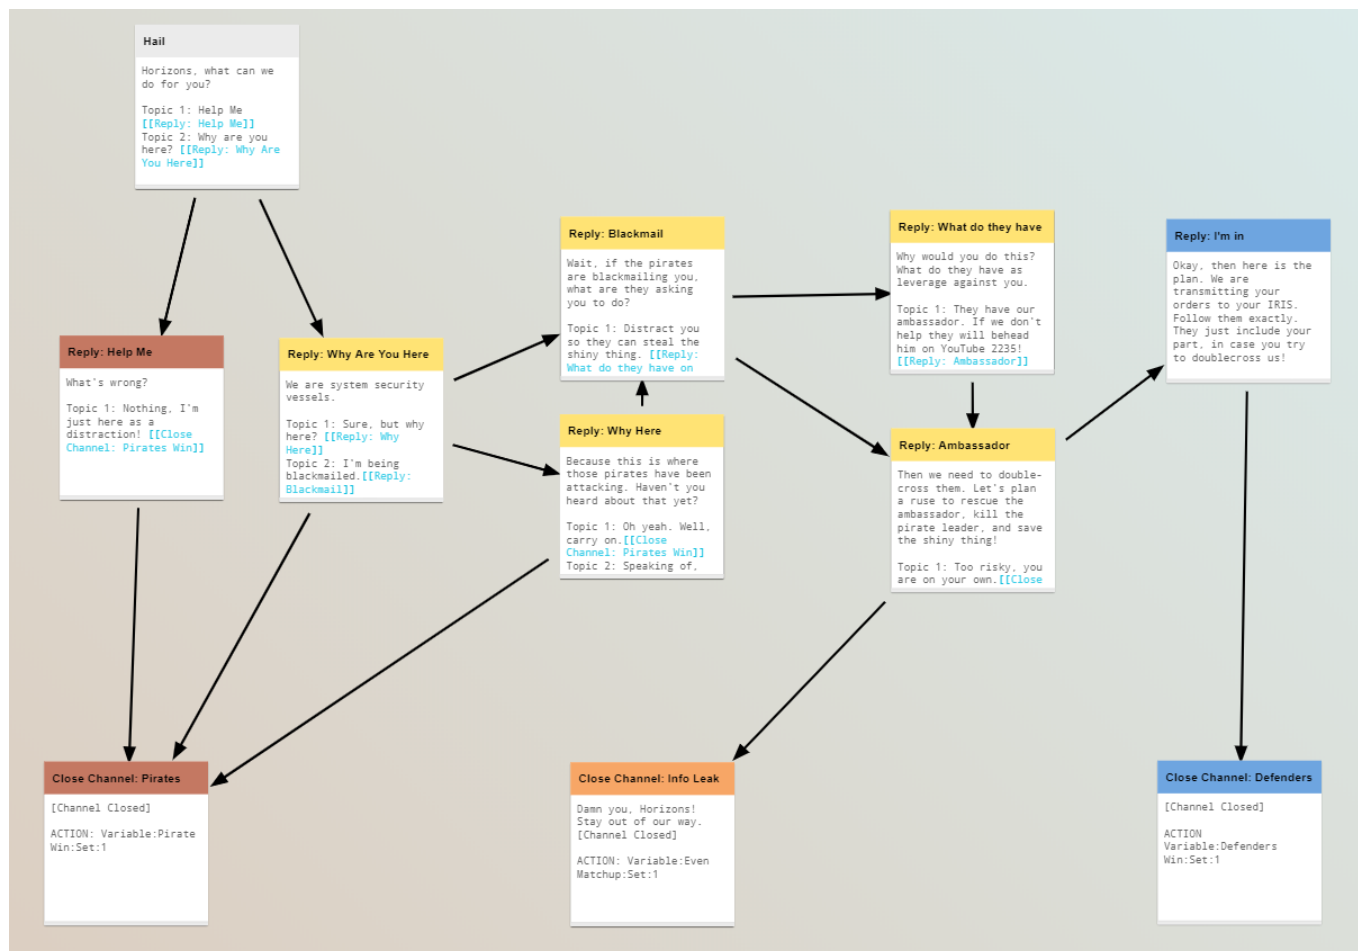

# Dialog Tree

The “tree” of available dialog between players and NPCs that can be explored in the Operations/Communications station.

Below is a flowchart outlining a potential conversation. Opening the image will make it easier to read.

Each box represents a DIALOG GROUP. Each Dialog Group can contain Text, Topics, and Actions.

TEXT is what the NPC sends to the Player.

TOPICS are what the Player can say in reply to the NPC. Choosing a Topic will link the player to the next Dialog Group.

ACTIONS are triggered when the Dialog Group is activated (and the NPC Text is transmitted).

Looking at the flowchart, explore the sample conversation and see how the Player's future is impacted by their choices.

## Add Dialog Group

Name	Description	Value
ID	The unique ID for this Dialog Group	text field, must be unique
Links To	The ID of another Dialog Group that will be triggered after the activation of the current dialog group.	drop-down selection
Text	The text message sent by the NPC to the Player. If multiple options are added, one will be randomly selected from the list each time this Dialog Group is triggered.	text
Topics	The response(s) available for the player to send to the NPC. Each Topic has its own ADD TOPIC menu.	see <a href="#">Topics</a>
Actions	Actions that are triggered when this Dialog Group is activated.	see <a href="#">Actions</a>