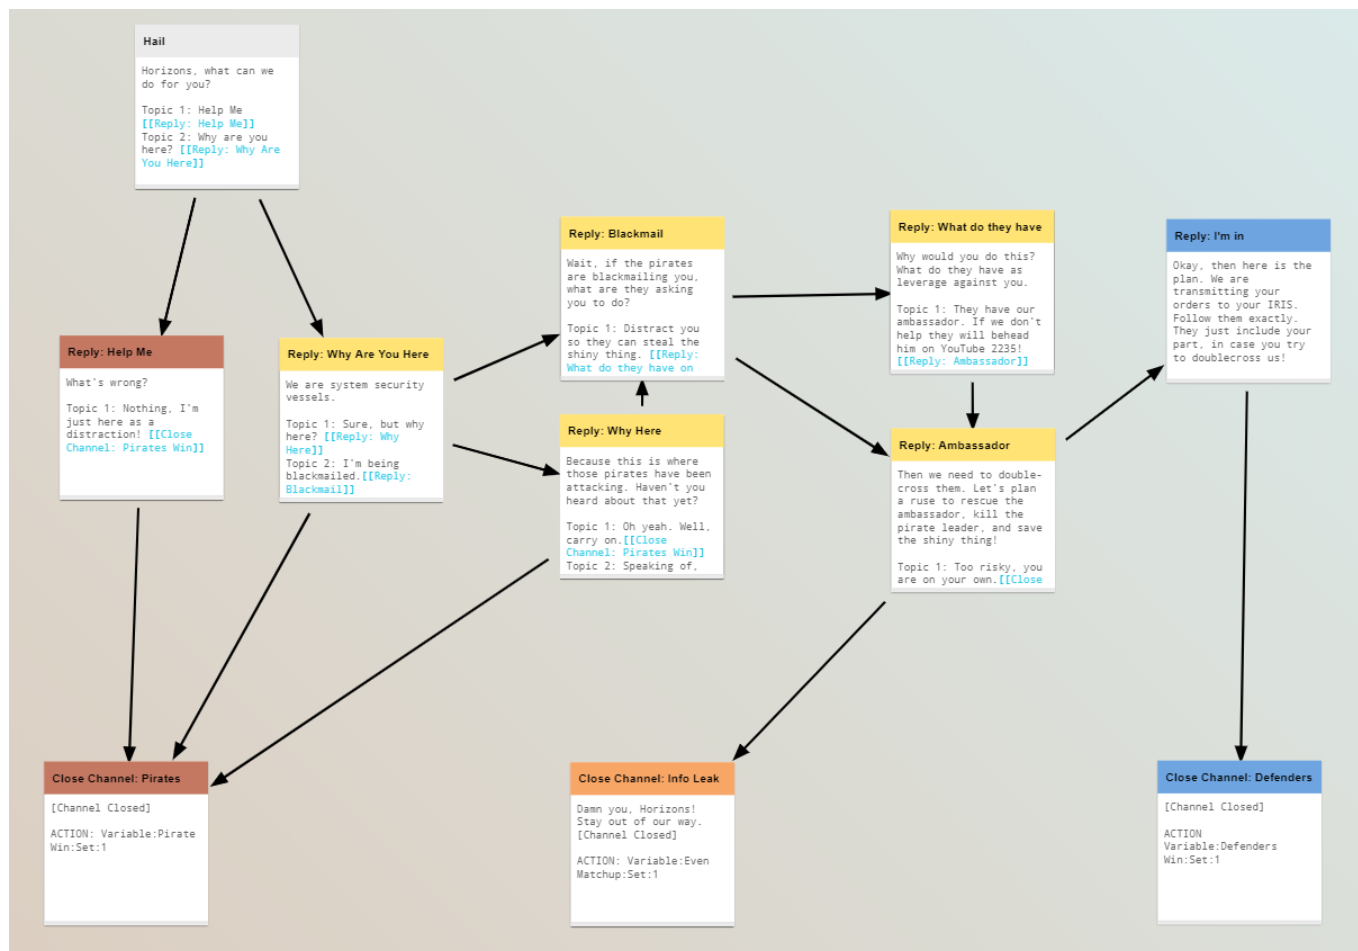

Dialog Tree

The "tree" of available dialog between players and NPCs that can be explored in the Operations/Communications station.

Below is a flowchart outlining a potential conversation. Opening the image will make it easier to read.

Each box represents a DIALOG GROUP. Each Dialog Group can contain Text, Topics, and Actions.

TEXT is what the NPC sends to the Player.

TOPICS are what the Player can say in reply to the NPC. Choosing a Topic will link the player to the next Dialog Group.

ACTIONS are triggered when the Dialog Group is activated (and the NPC Text is transmitted).

Looking at the flowchart, explore the sample conversation and see how the Player's future is impacted by their choices.

A tutorial article and video on how to write this sample conversation are coming soon!

Add Dialog Group

Name	Description	Value
ID	The unique ID for this Dialog Group	text field, must be unique
Links To	The ID of another Dialog Group that will be triggered after the activation of the current dialog group.	drop-down selection
Text	The text message sent by the NPC to the Player. If multiple options are added, one will be randomly selected from the list each time this Dialog Group is triggered.	text
Topics	The response(s) available for the player to send to the NPC. Each Topic has its own ADD TOPIC menu.	see Topics
Actions	Actions that are triggered when this Dialog Group is activated.	see Actions