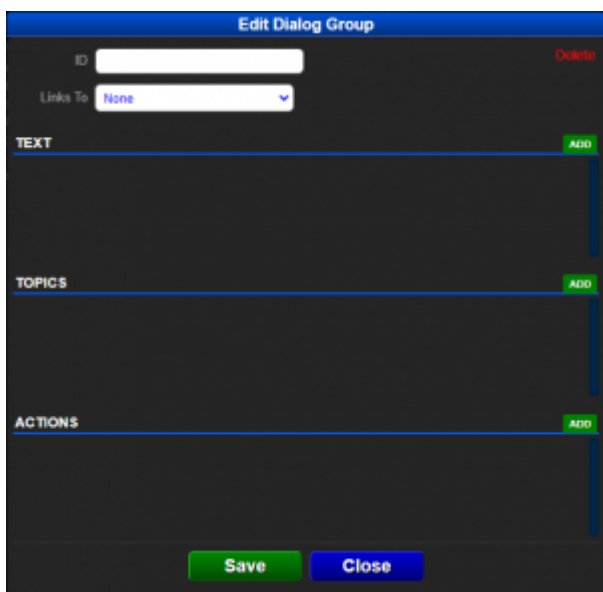

Each box represents a DIALOG GROUP. Each Dialog Group can contain Text, Topics, and Actions.

TEXT is what the NPC sends to the Player.

TOPICS are what the Player can say in reply to the NPC. Choosing a Topic will link the player to the next Dialog Group.

ACTIONS are triggered when the Dialog Group is activated (and the NPC Text is transmitted).

Looking at the flowchart, explore the sample conversation and see how the Player's future is impacted by their choices.

A tutorial article and video on how to write this sample conversation are coming soon!

Add Dialog Group

Name	Description	Value
ID	The unique ID for this Dialog Group	text field, must be unique
Links To	The ID of another Dialog Group that will be triggered after the activation of the current dialog group.	drop-down selection
Text	The text message sent by the NPC to the Player. If multiple options are added, one will be randomly selected from the list each time this Dialog Group is triggered.	text
Topics	The response(s) available for the player to send to the NPC. Each Topic has its own ADD TOPIC menu.	see Topics
Actions	Actions that are triggered when this Dialog Group is activated.	see Actions