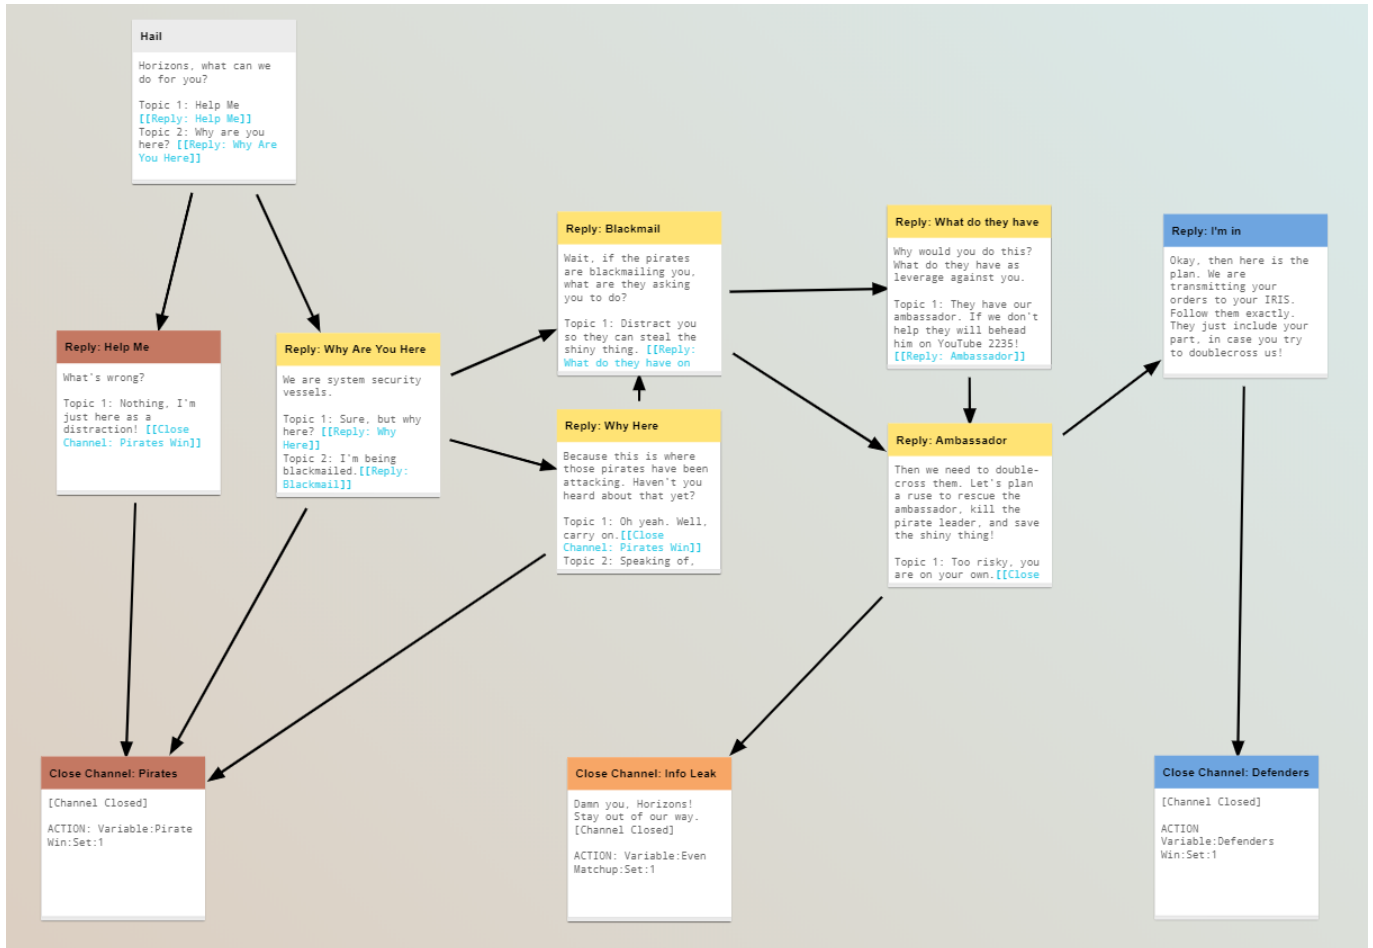

Dialog Tree

The “tree” of available dialog between players and NPCs that can be explored in the Operations/Communications station.

Below is a flowchart outlining a potential conversation. *Opening the image will make it easier to read.*

Each box represents a DIALOG GROUP. Each Dialog Group can contain Text, Topics, and Actions.

TEXT is what the NPC sends to the Player.

TOPICS are what the Player can say in reply to the NPC. Choosing a Topic will link the player to the next Dialog Group.

ACTIONS are triggered when the Dialog Group is activated (and the NPC Text is transmitted).

Looking at the flowchart, explore the sample conversation and see how the Player's future is impacted by their choices.

A tutorial article and video on how to write this sample conversation are coming soon!

Add Dialog Group

Name	Description	Value
ID	The unique ID for this Dialog Group	text field, must be unique
Links To	The ID of another Dialog Group that will be triggered after the activation of the current dialog group.	drop-down selection
Text	The text message sent by the NPC to the Player. If multiple options are added, one will be randomly selected from the list each time this Dialog Group is triggered.	text
Topics	The response(s) available for the player to send to the NPC. Each Topic has its own ADD TOPIC menu.	see Topics
Actions	Actions that are triggered when this Dialog Group is activated.	see Actions