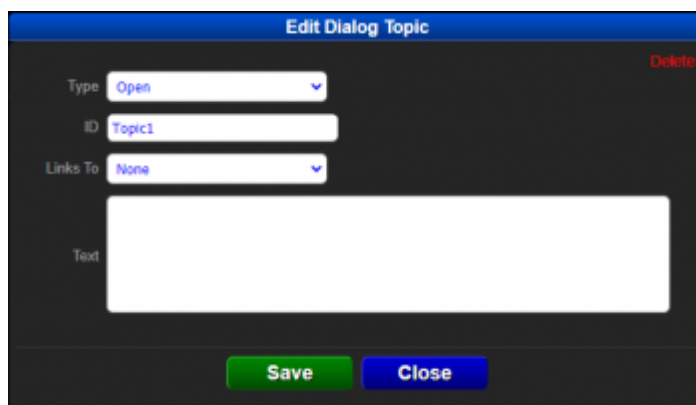

Add Dialog Group

Name	Description	Value
ID	The unique ID for this Dialog Group	text field, must be unique
Links To	The ID of another Dialog Group that will be triggered after the activation of the current dialog group.	drop-down selection
Text	The text message sent by the NPC to the Player. If multiple options are added, one will be randomly selected from the list each time this Dialog Group is triggered.	text
Topics	The response(s) available for the player to send to the NPC. Each Topic has its own ADD TOPIC menu.	see Topics
Actions	Actions that are triggered when this Dialog Group is activated.	see Actions

Add Topic

Name	Description	Value
Type	The type of communication being sent. Use open for general text and the other options for specific transmissions (such as requesting permission to dock). See Dialog Topic Types for more details.	drop-down selection
ID	The unique ID of this particular Topic from within the Dialog Group.	text
Links To	The ID of another Dialog Group that will be triggered after the transmission of this topic.	drop-down selection
Text	The text message sent by the Player to the NPC.	text

From: <http://wiki.starshiphorizons.com/> - **Starship Horizons Wiki**

Permanent link: <http://wiki.starshiphorizons.com/modding:dialog?rev=1620071402>

Last update: **2021/05/03 19:50**